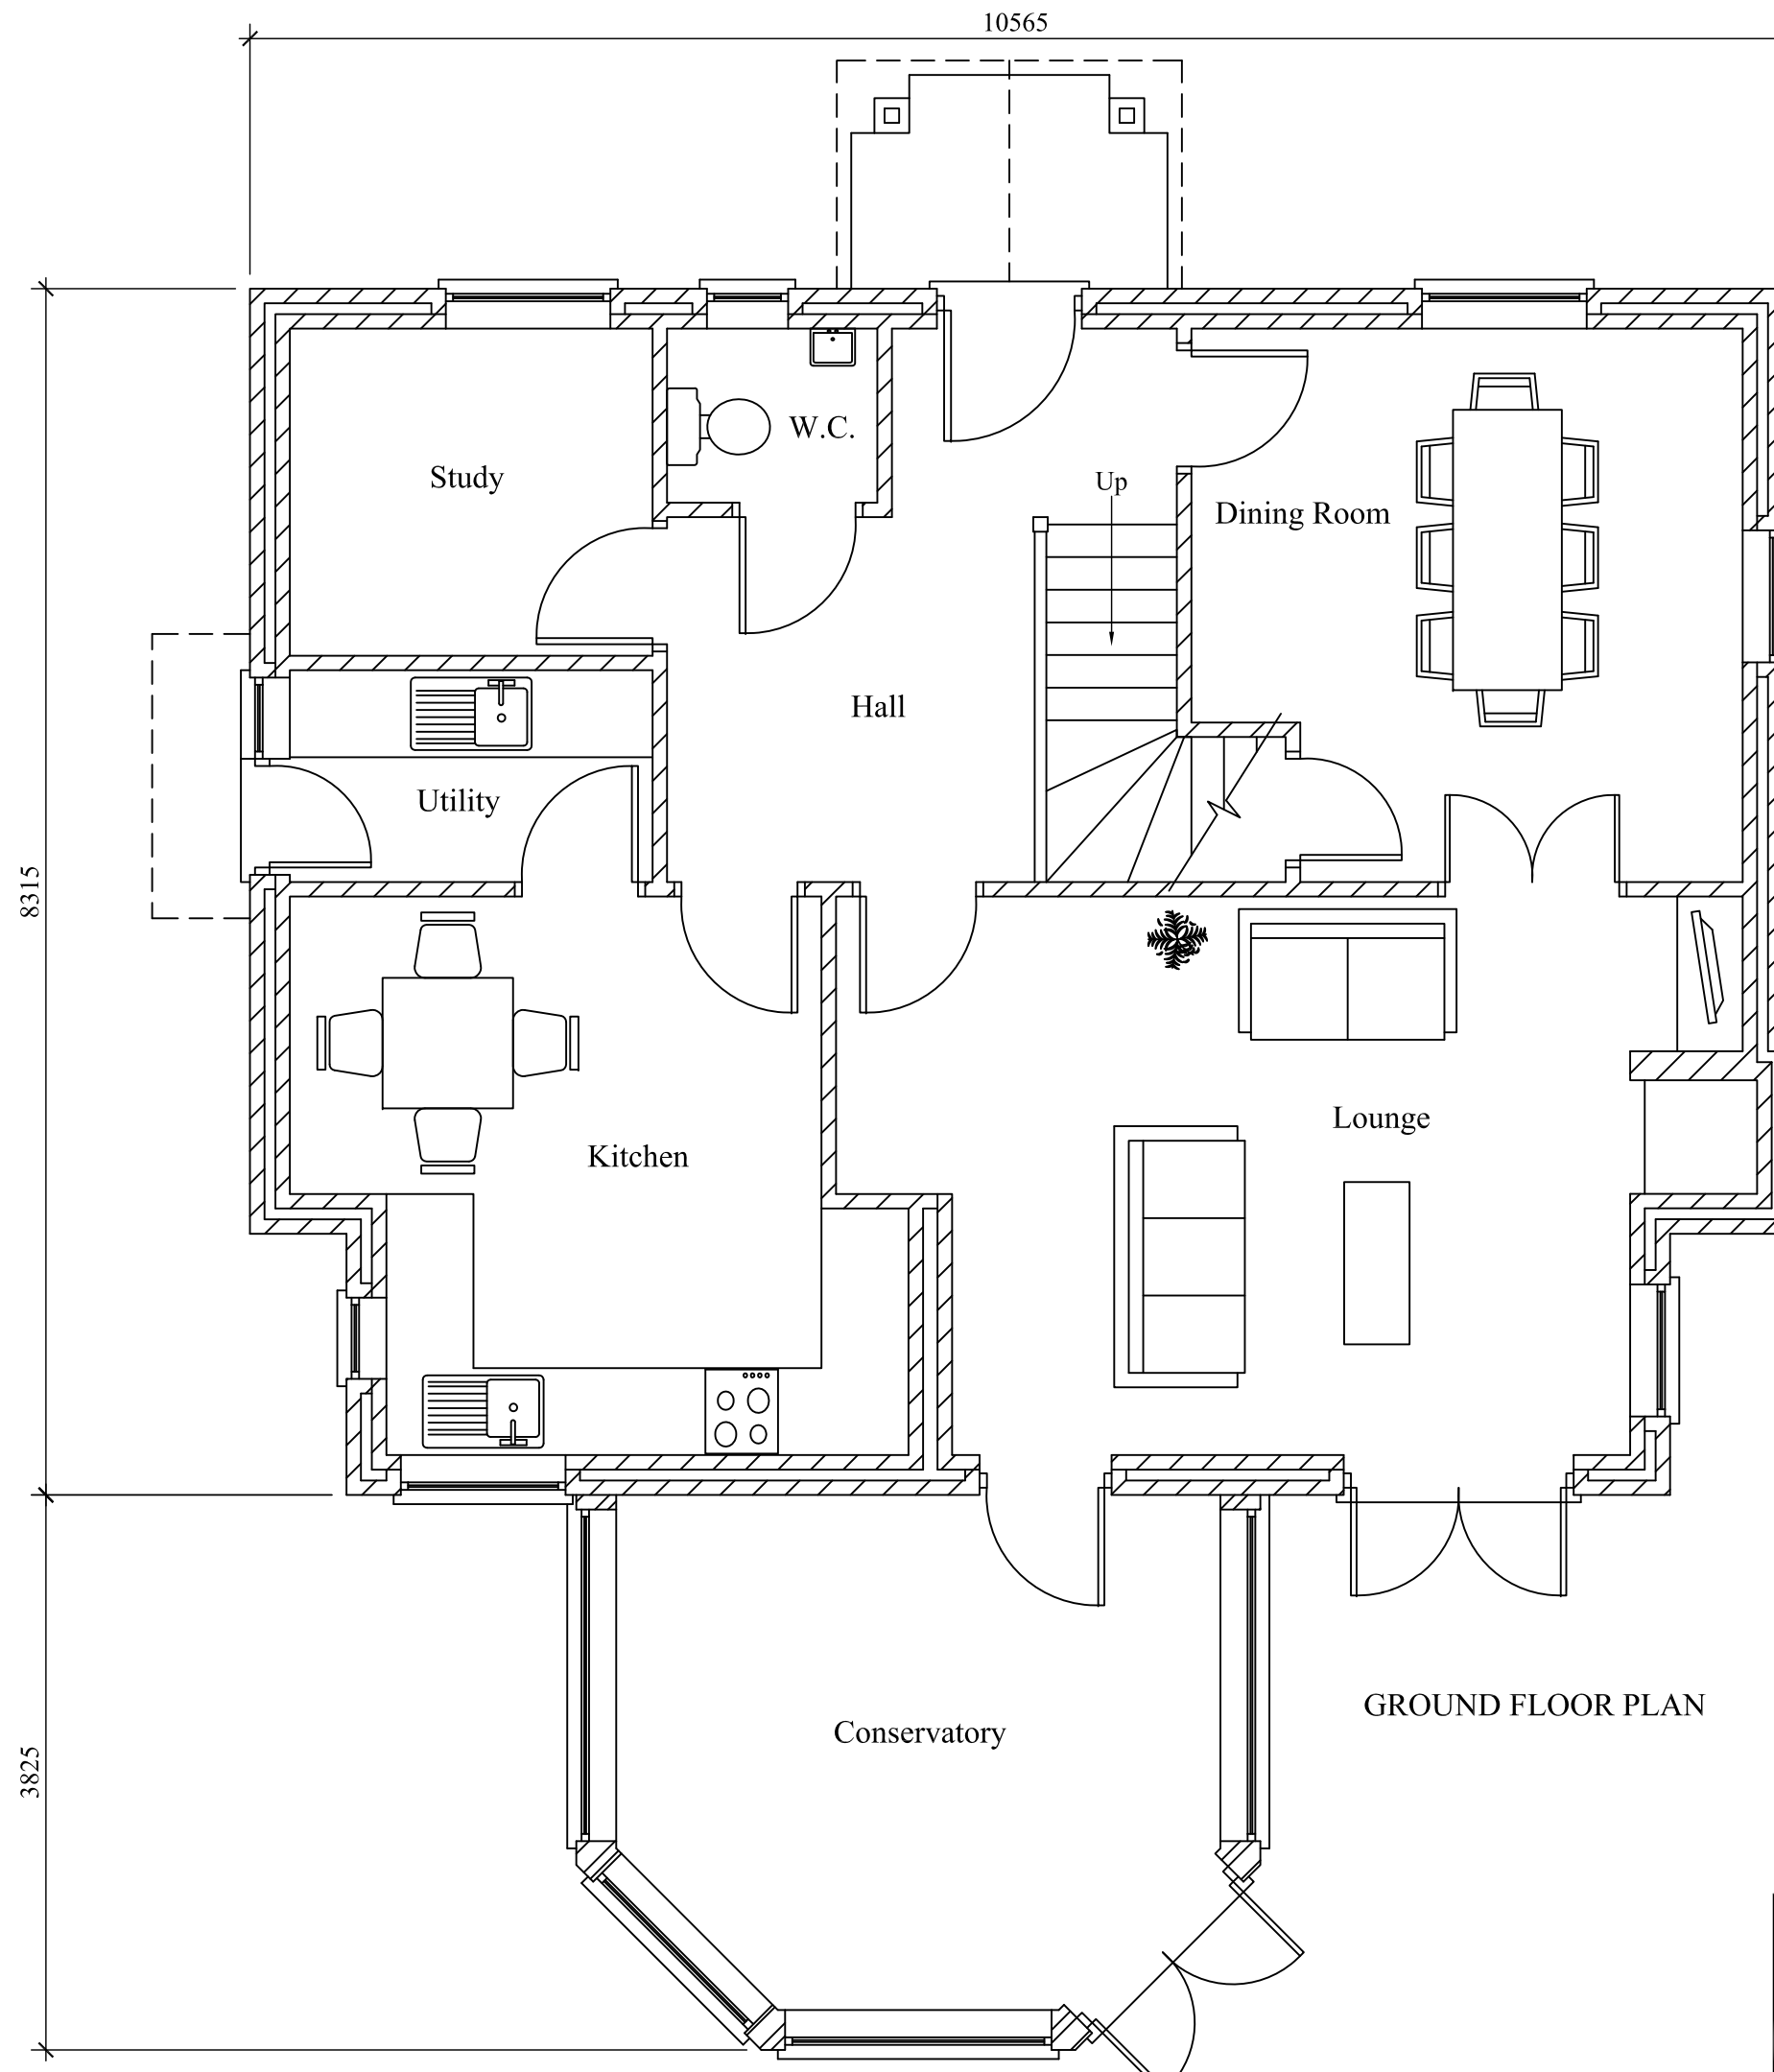

Estimators Ltd. Proposed 4 Bedroomed Detached House.			
Proposed Ground Floor Plan	Scale: 1:50 @ A3 Size	Date: 08.03.09	01