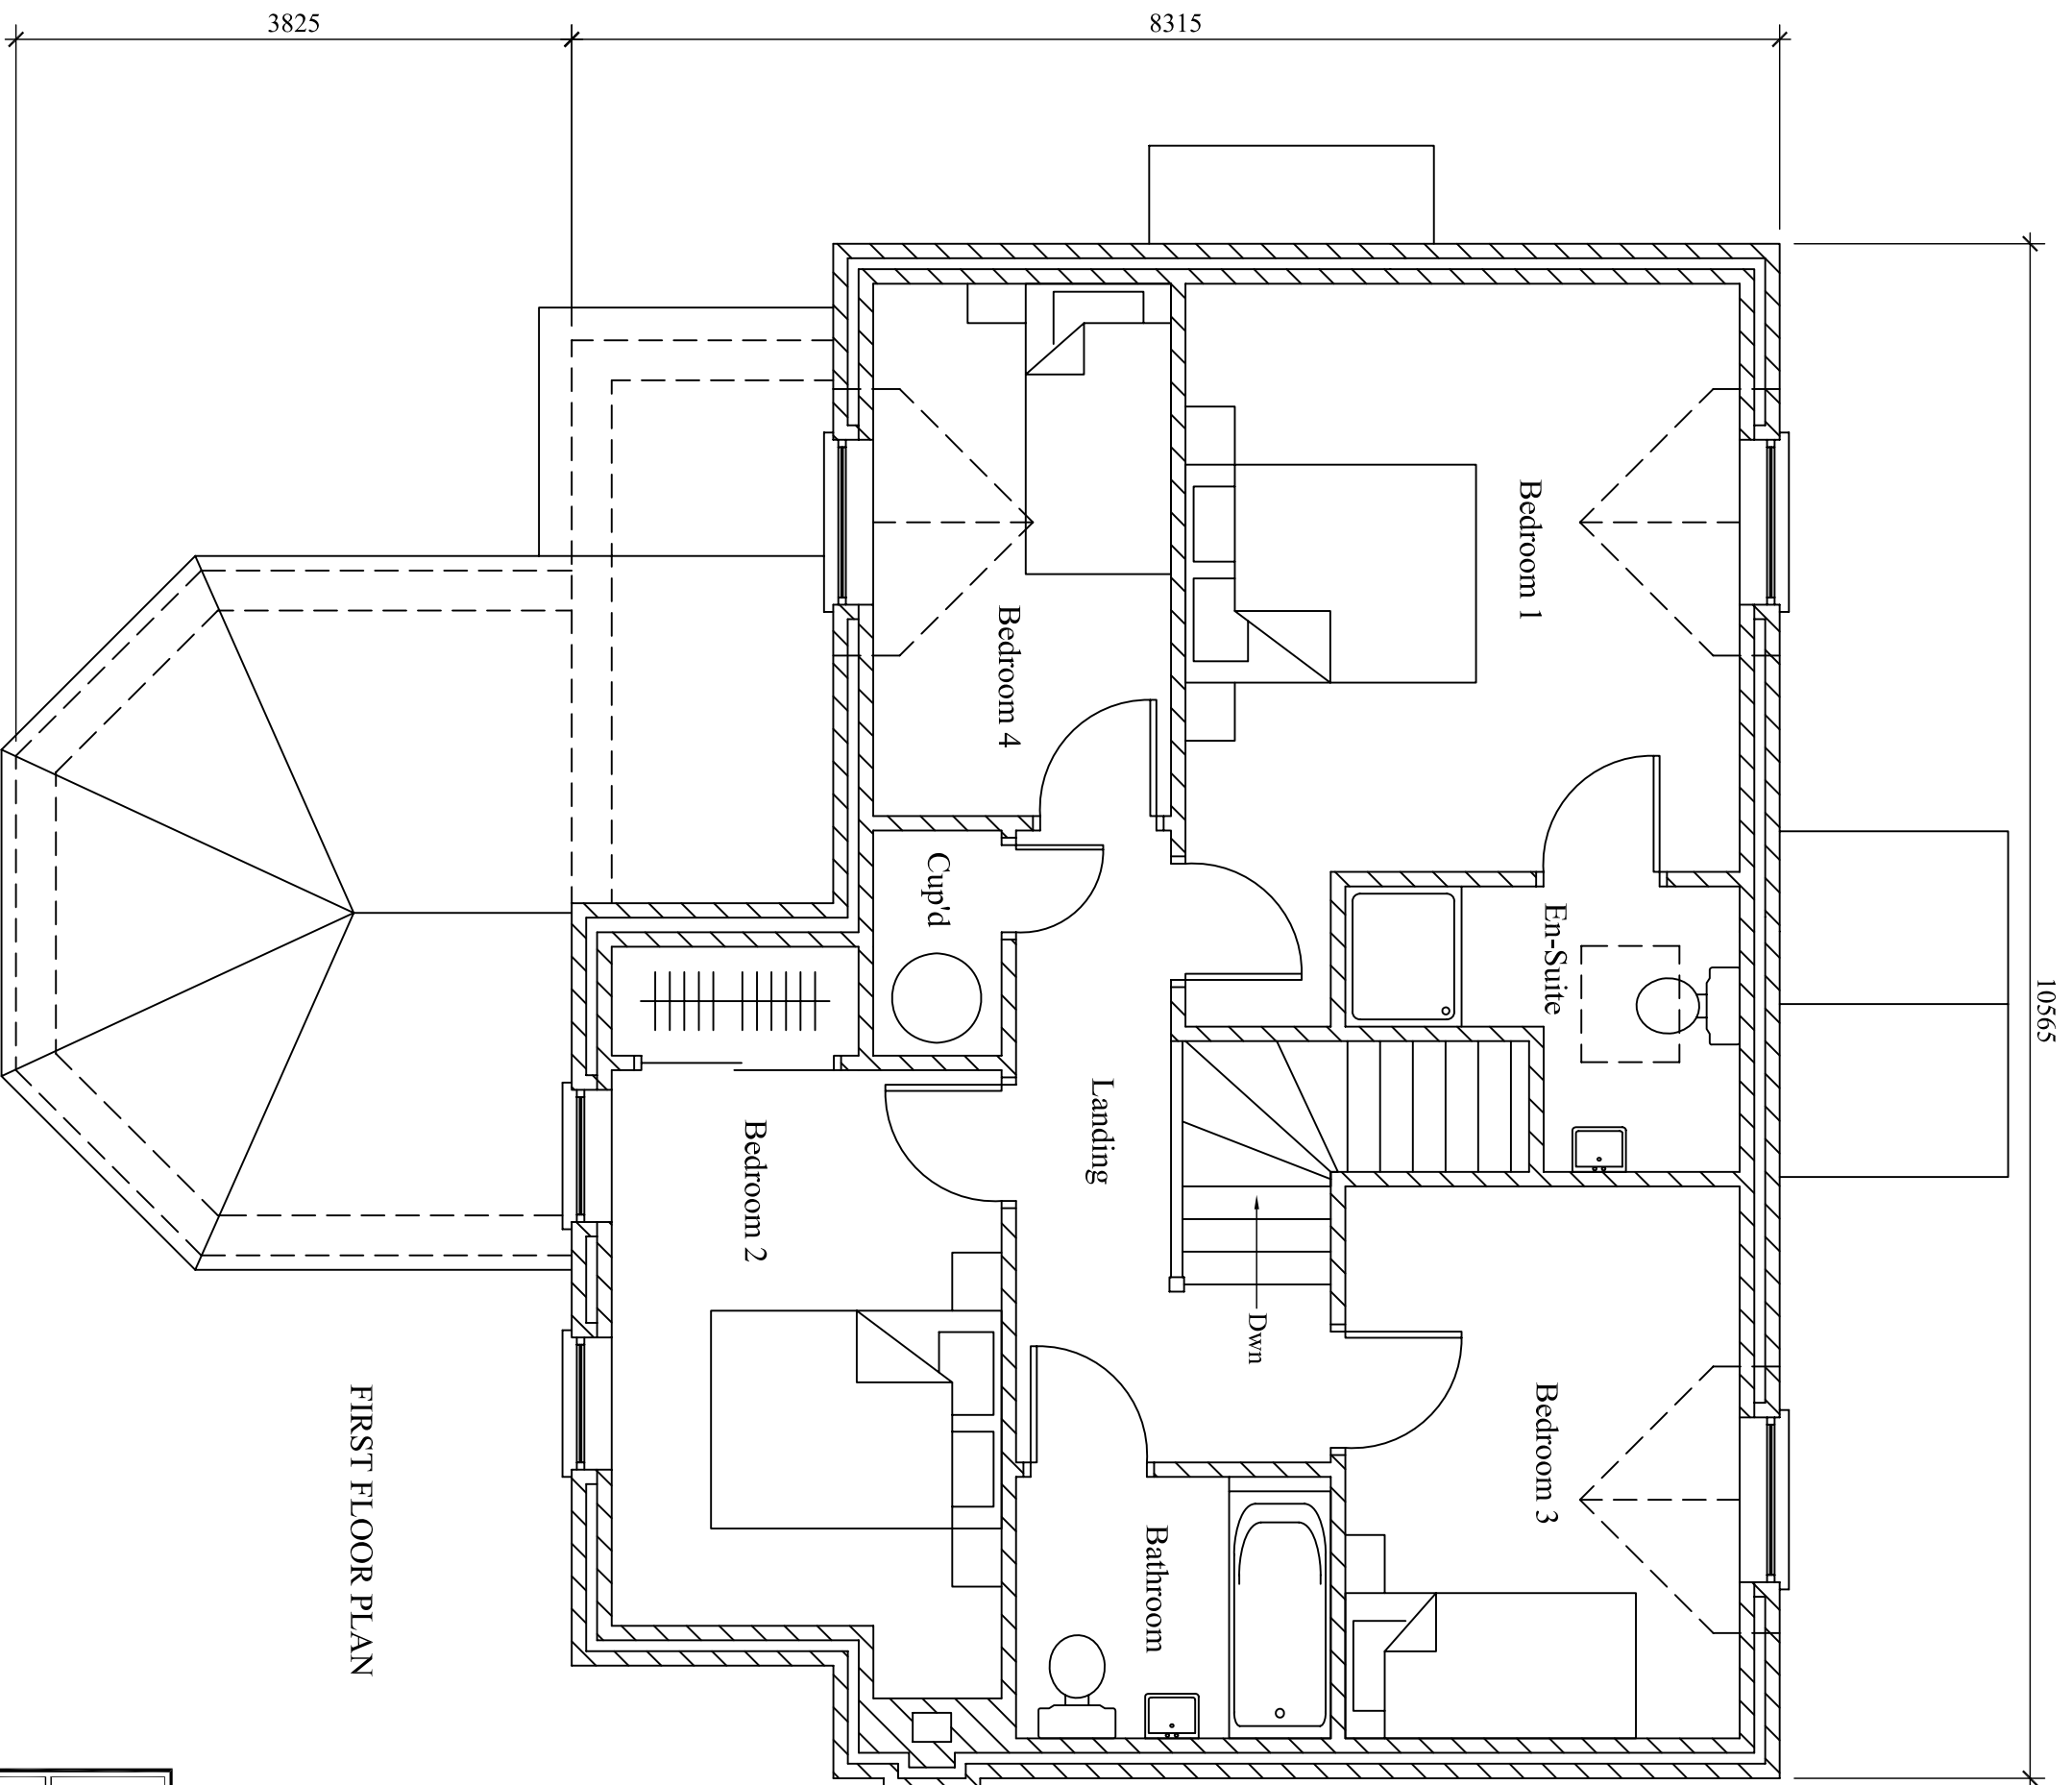

FIRST FLOOR PLAN

Estimators Ltd. Proposed 4 Bedroomed Detached House.			
Proposed First Floor Plan	Scale: 1:50 @ A3 Size	Date: 08.03.09	02