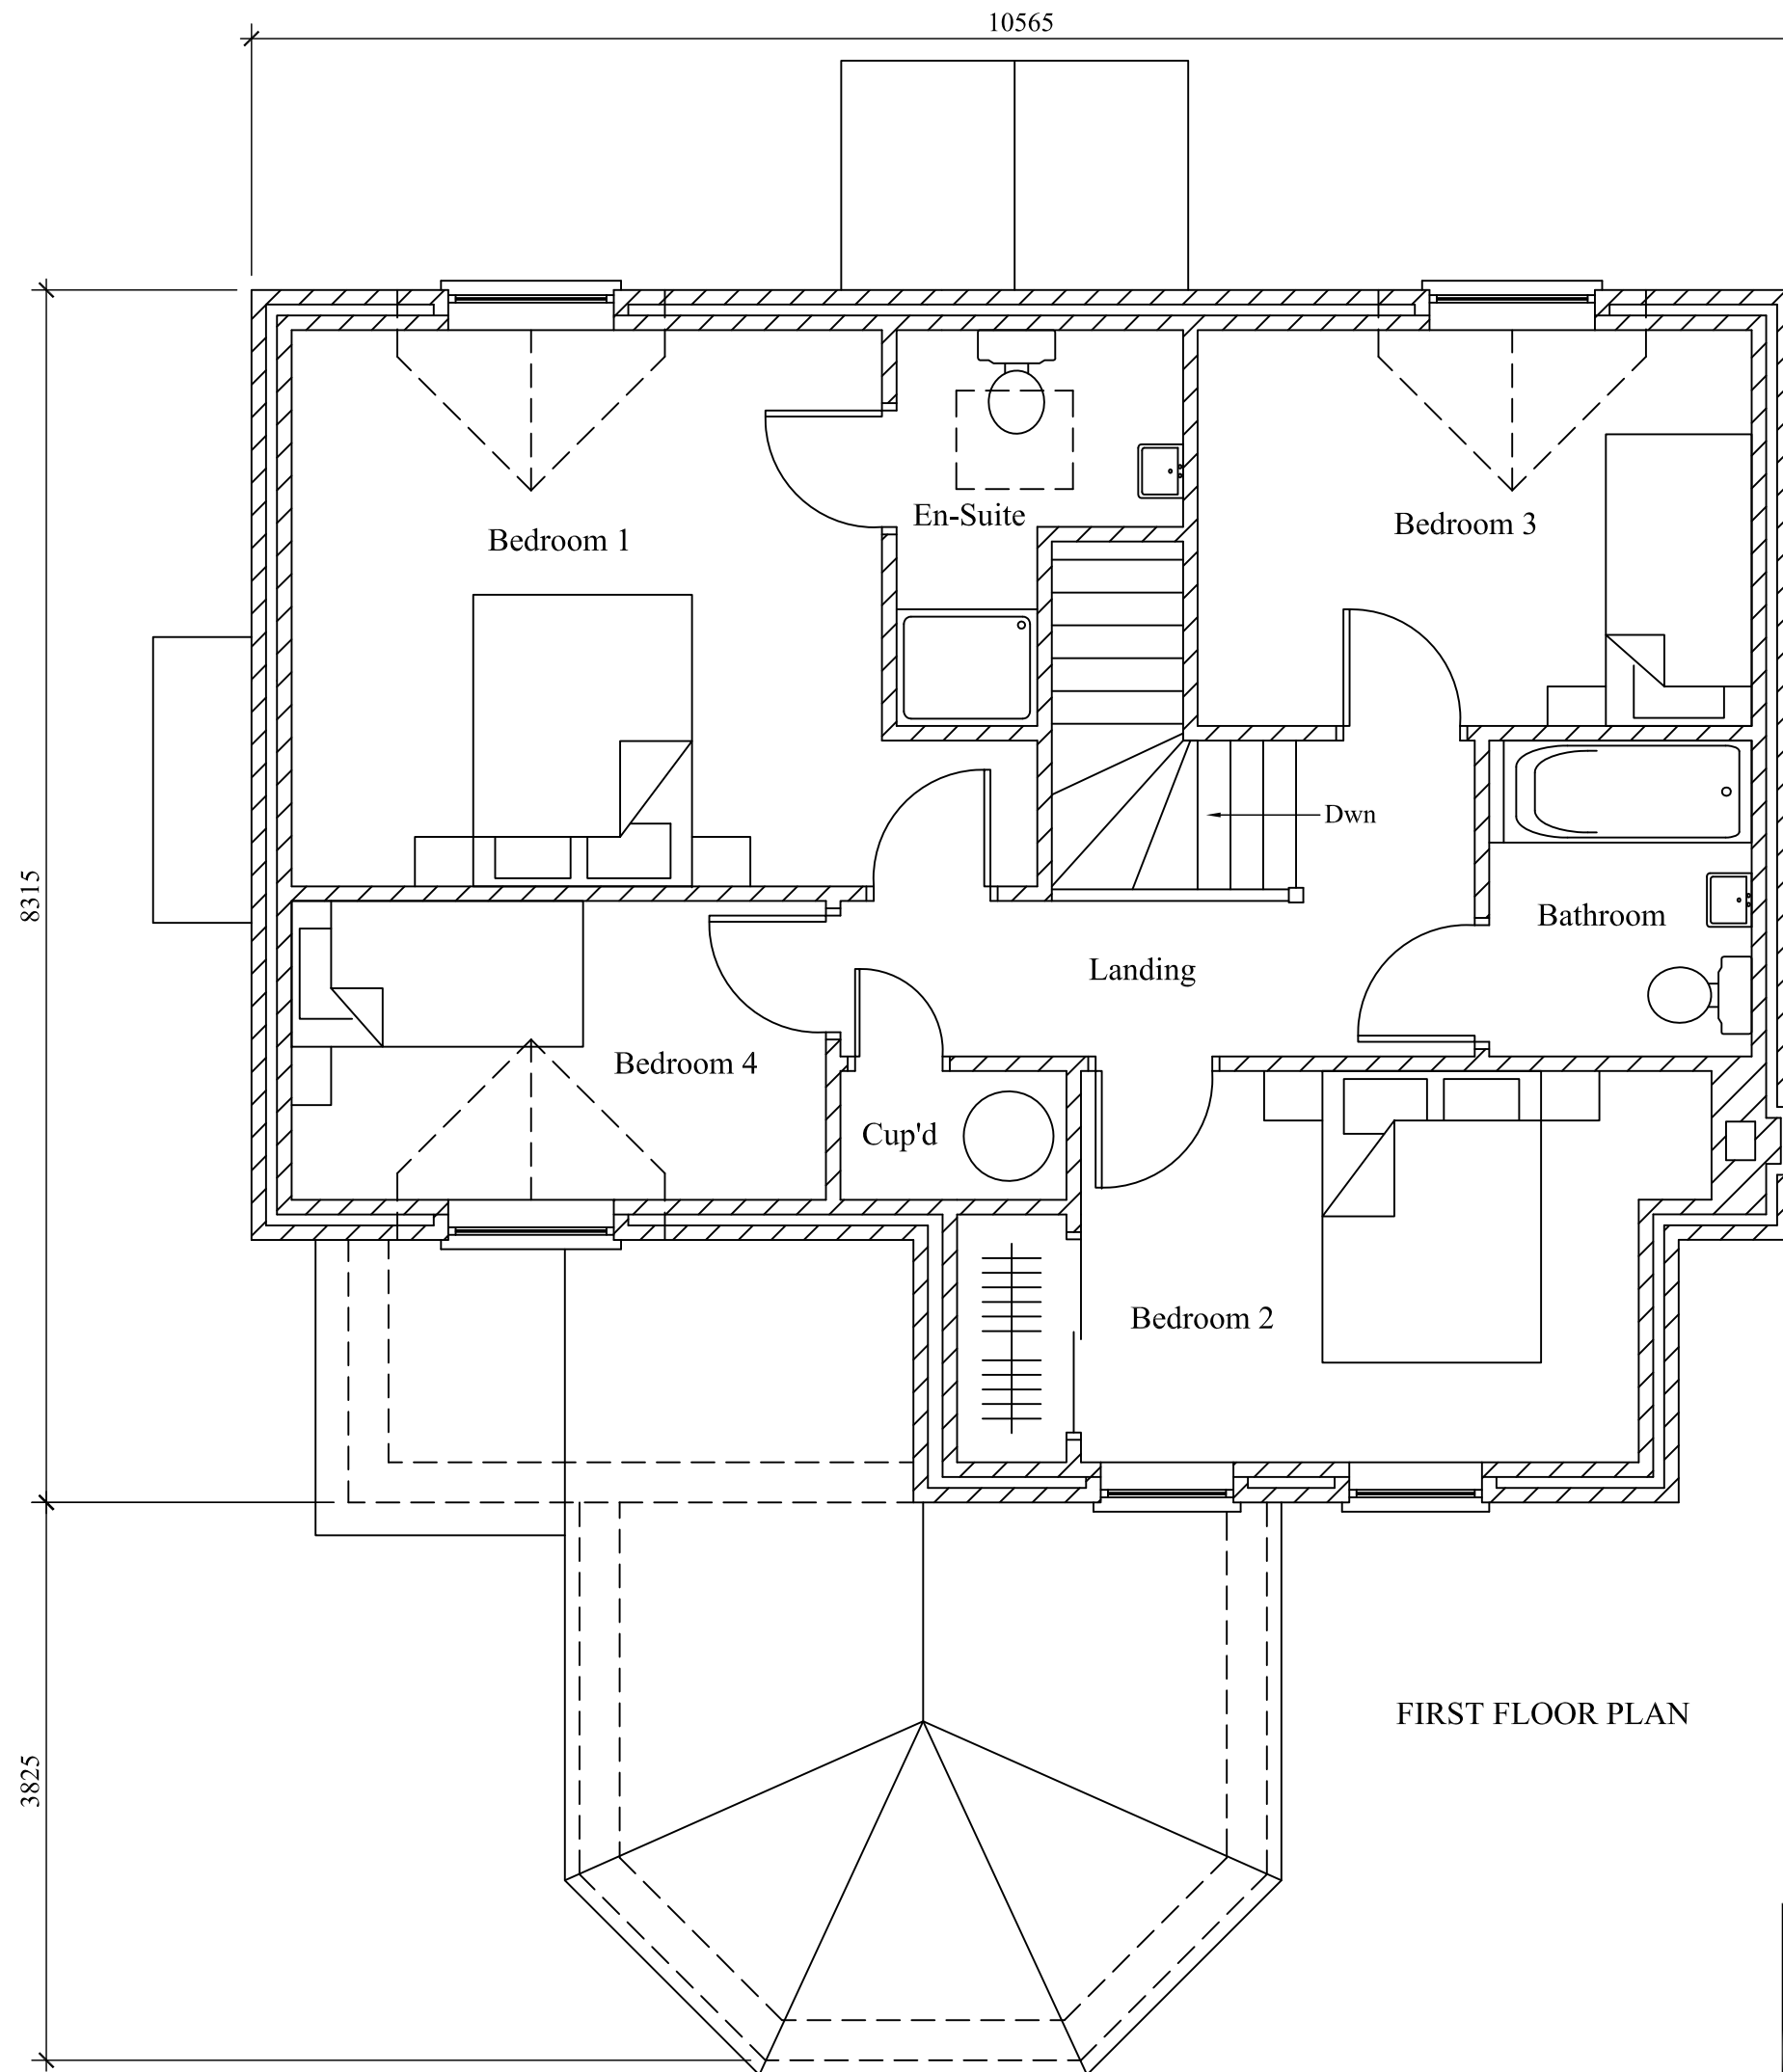

Estimators Ltd. Proposed 4 Bedroomed Detached House.			
Proposed First Floor Plan	Scale: 1:50 @ A3 Size	Date: 08.03.09	02