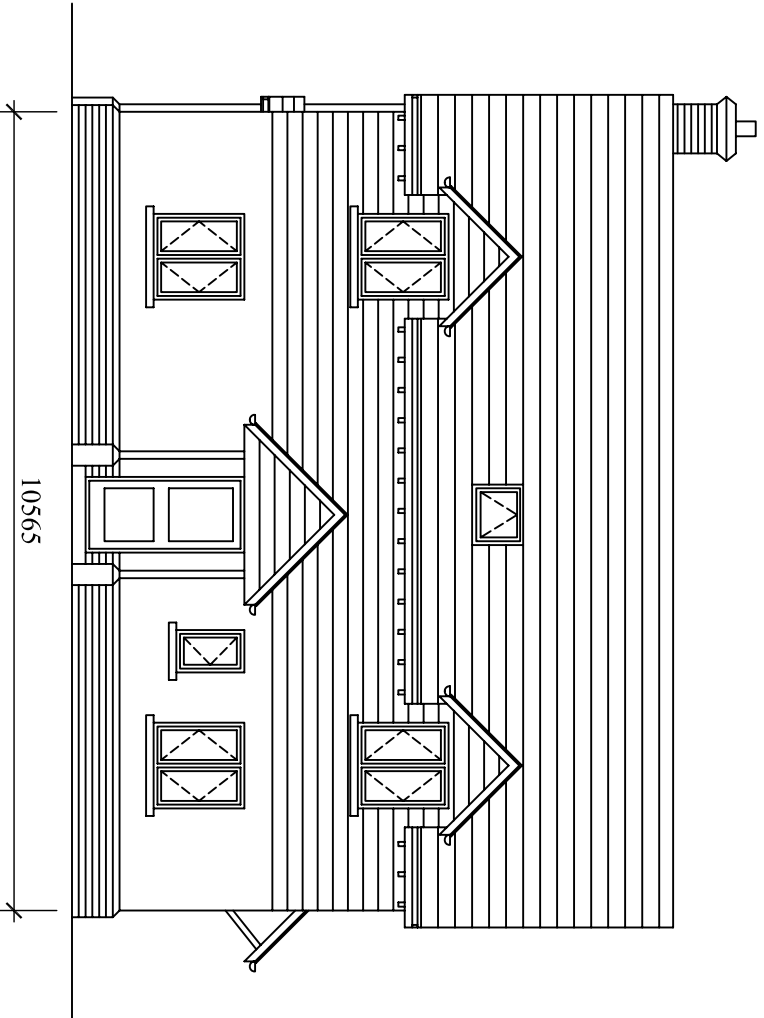

NORTH ELEVATION

EAST ELEVATION

SOUTH ELEVATION

WEST ELEVATION

Estimators Ltd. Proposed 4 Bedroomed Detached House.		
Proposed Elevations	Scale: 1:100 @ A3 Size	Date: 08.03.09
		03